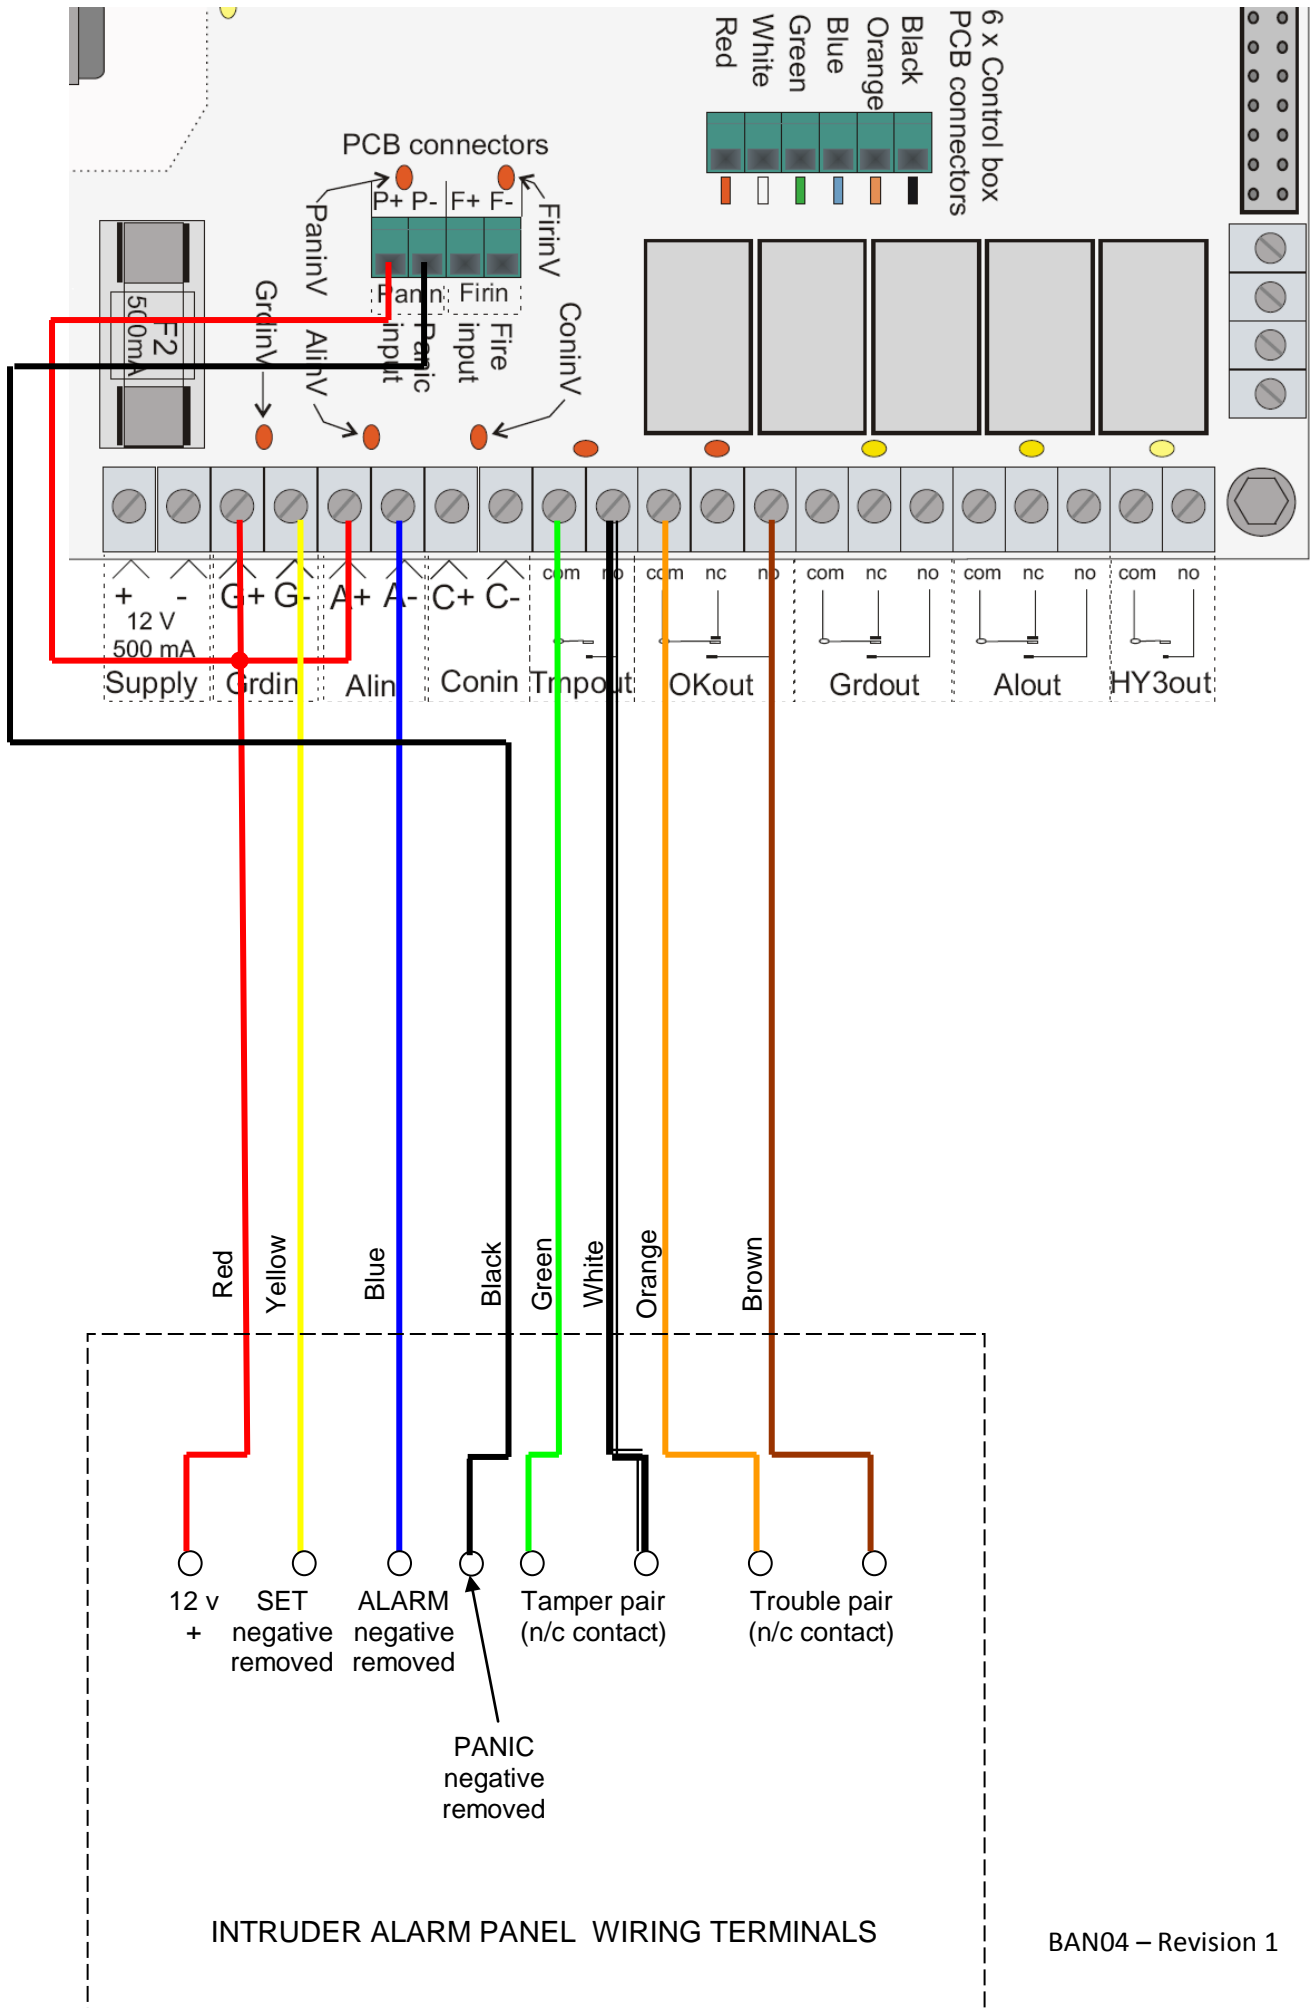

# BANDIT VERSION 3 WIRING CONNECTIONS – INTEGRATED WITH INTRUDER ALARM SYSTEM

INTRUDER ALARM PANEL WIRING TERMINALS